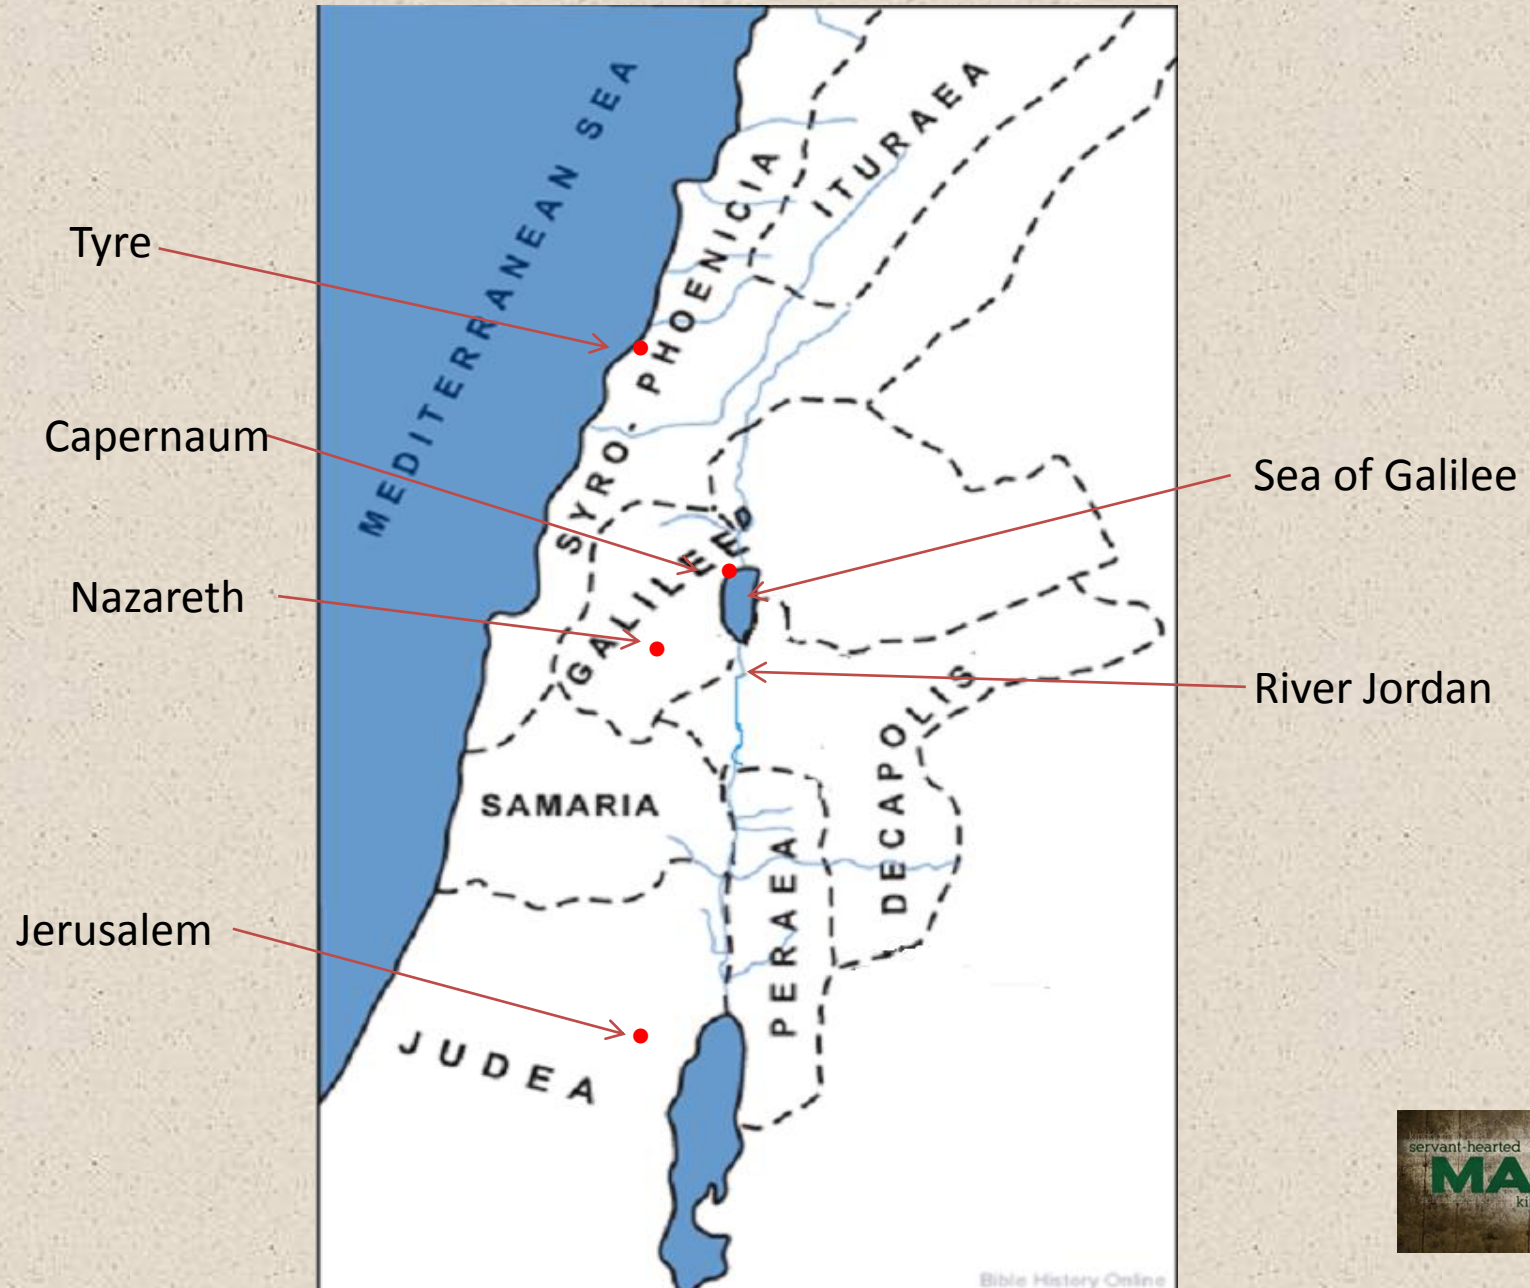

# Journey Overview – The Plot

## Settings:

- Jordan River
- Galilee
- Gentile Territory
- The desert
- The sea
- The mountains

# Journey Overview – The Plot

- Jesus calls people from the familiar and safe
- He demonstrates authority over sickness, disease, evil spirits and creation.
- There is tension with followers and opponents
- The kingdom is always advancing, even when it doesn't look like it